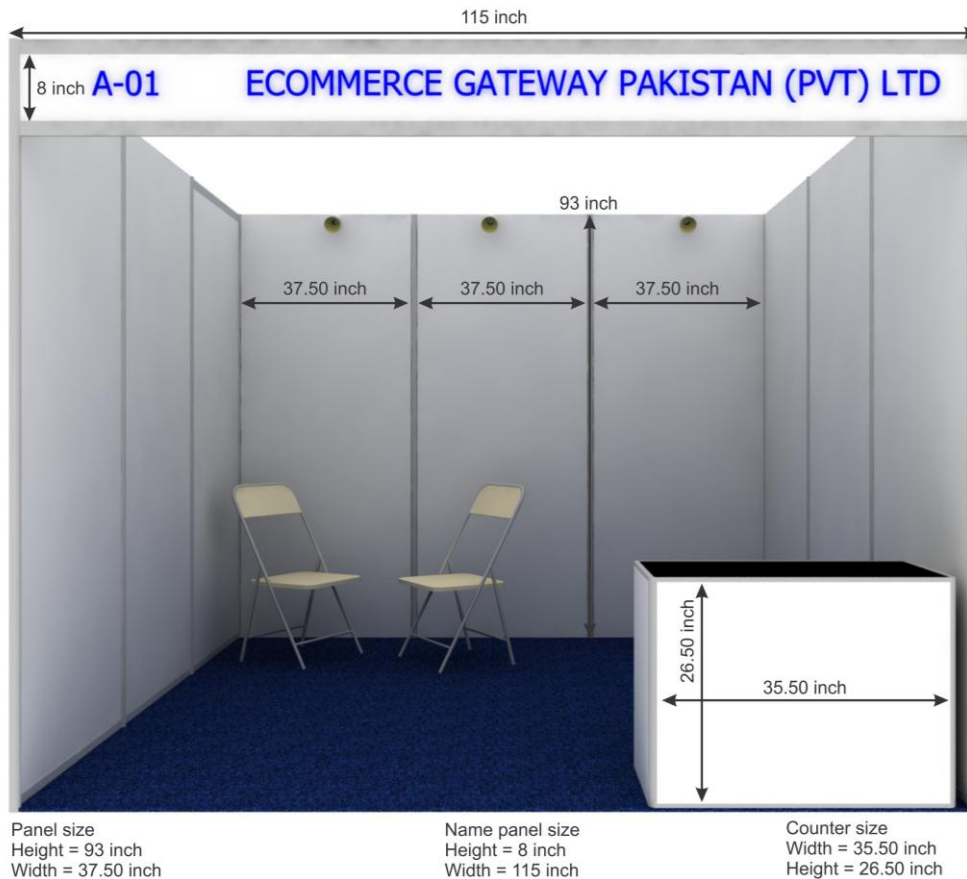

Exhibitor's Participation Package

Package A: Cost US\$4,050 + 15% VAT = US\$4,657.5

SHELL SCHEME: Size (Minimum 9sqm) @ US\$450 per sqm + 15% VAT

- Shell Scheme (size 3m x 3m) comes complete with basic stand structure with:
 - Floor carpets within the stand area
 - Two (2) Chairs
 - Three (3) Spot Lights
 - One (1) Information Counter
 - Fascia board with your company/brand's name on it. (Max 20 Alphabets)
- Printing of **200 words profile** of the Exhibiting organization in the Exhibition Catalog

Package B: Cost US\$7,200 + 15% VAT = US\$8,280

BARE SPACE: Size (Minimum 18sqm) @ US\$400 per sqm +15% VAT

1. Each Bare space stall covers floor size 3m x 6m
2. Printing of **200 words profile** of the Exhibiting organization in the Exhibition Catalog

NOTE: **15% VAT APPLICABLE ON TARIFF

1. In case of a Bare Space stall, a minimum of 18sqm (6 x 3) space shall be allocated (with power supply only).
2. Rates mentioned above apply to a single event & are subject to change without any prior notice at any time